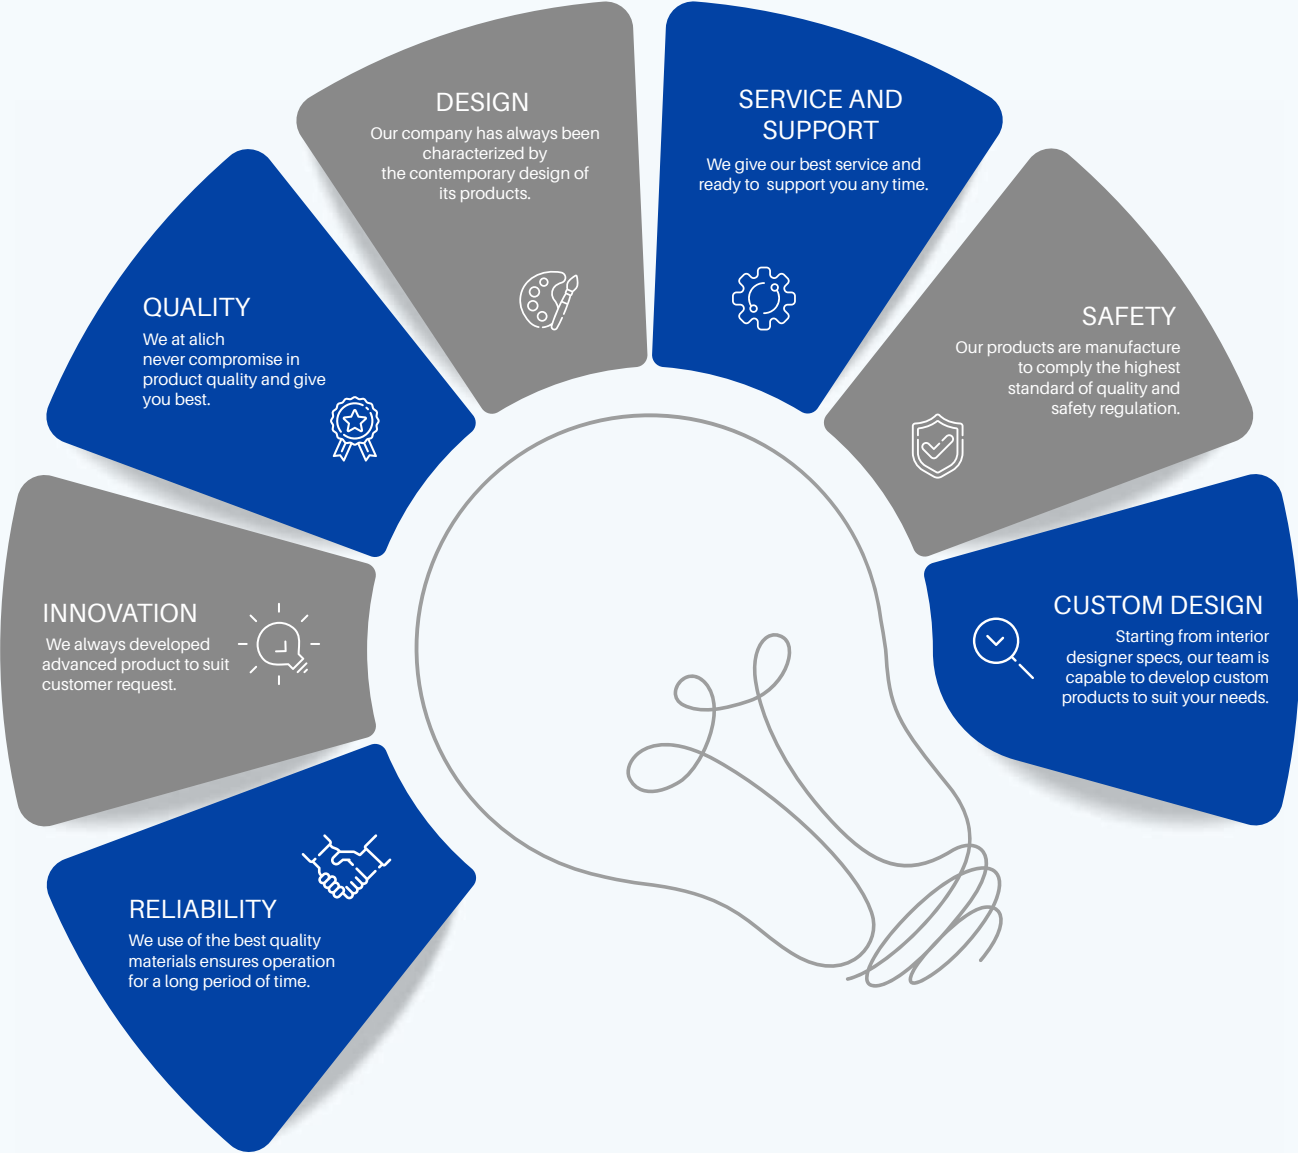

alich

illuminate your dreams

Illuminate Your Imagination
WITH CUSTOM LED DELIGHTS

OUR CORE VALUES

WELCOME TO
THE BRIGHTEST WORLD OF

MODERN LIGHTINGS

LED & PROJECT LIGHTING SOLUTIONS

LED CIRCULAR PENDANT LIGHT