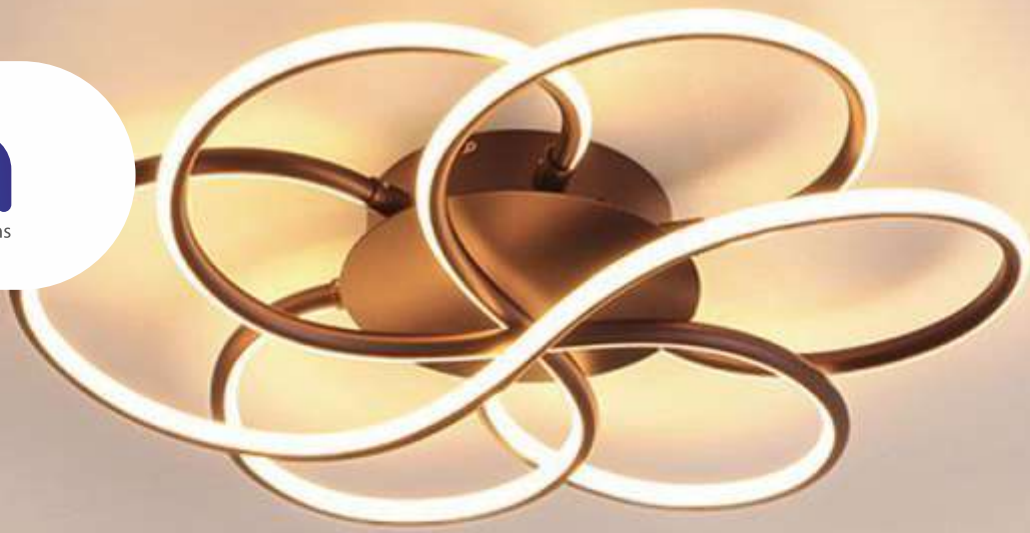

LED CIRCULAR DRUM LIGHT

Main Features

MATERIAL

ALUMINIUM /CRCA

- Q Diffuser : OPAL PC, Micro Prism PMMA
- Q Aluminium Led Profile Options: 70mm Height
- Q Integral Driver Inside the Light/ Canopy Diameter : 300mm,450mm,600mm,900mm,1200mm,1500mm,1800mm
- Q Wattage : 18W/30W/36W/72W/108W/140W / Custom Size
- Q Profile Finish Options : Black/Silver/White/Gold/ RAL Shade
- Q Mounting Options : Hanging/Surface/ Recessed
- Q Warranty: 2 Years/ Premium Customised - 5 Years
- Q LED: Bridgelux/Seoul/Osram
- Q Driver : Osram,Tridonic,Fullham,Bag
- Q Dimmable Options :Analog,Dali,Triac Available against Project Requirements

SLIM LINE SERIES SHAPES PENDANT LIGHT

Main Features

MATERIAL

ALUMINIUM

- Q Diffuser : OPAL PC, Micro Prism PMMA
- Q Aluminium Led Profile Options: 11mm*9mm, 17*7mm, 23*9mm, 25*12 mm
- Q Intergral Driver Inside the Light/ Canopy Diameter : Customised Sizes as per project requirements
- Q Wattage : 18W/30W/36W/72W/108W/ Custom Size
- Q Profile Finish Options : Black/Silver/White/Gold/ RAL Shade
- Q Mounting Options : Hanging / Surface
- Q Warranty: 1 Year
- Q LED: 24V CV Flexible Led Strip
- Q Driver : Meanwell
- Q Dimmable Options : CCT Tunable, RGB Tunable, Dali, Triac Available against Project Requirements