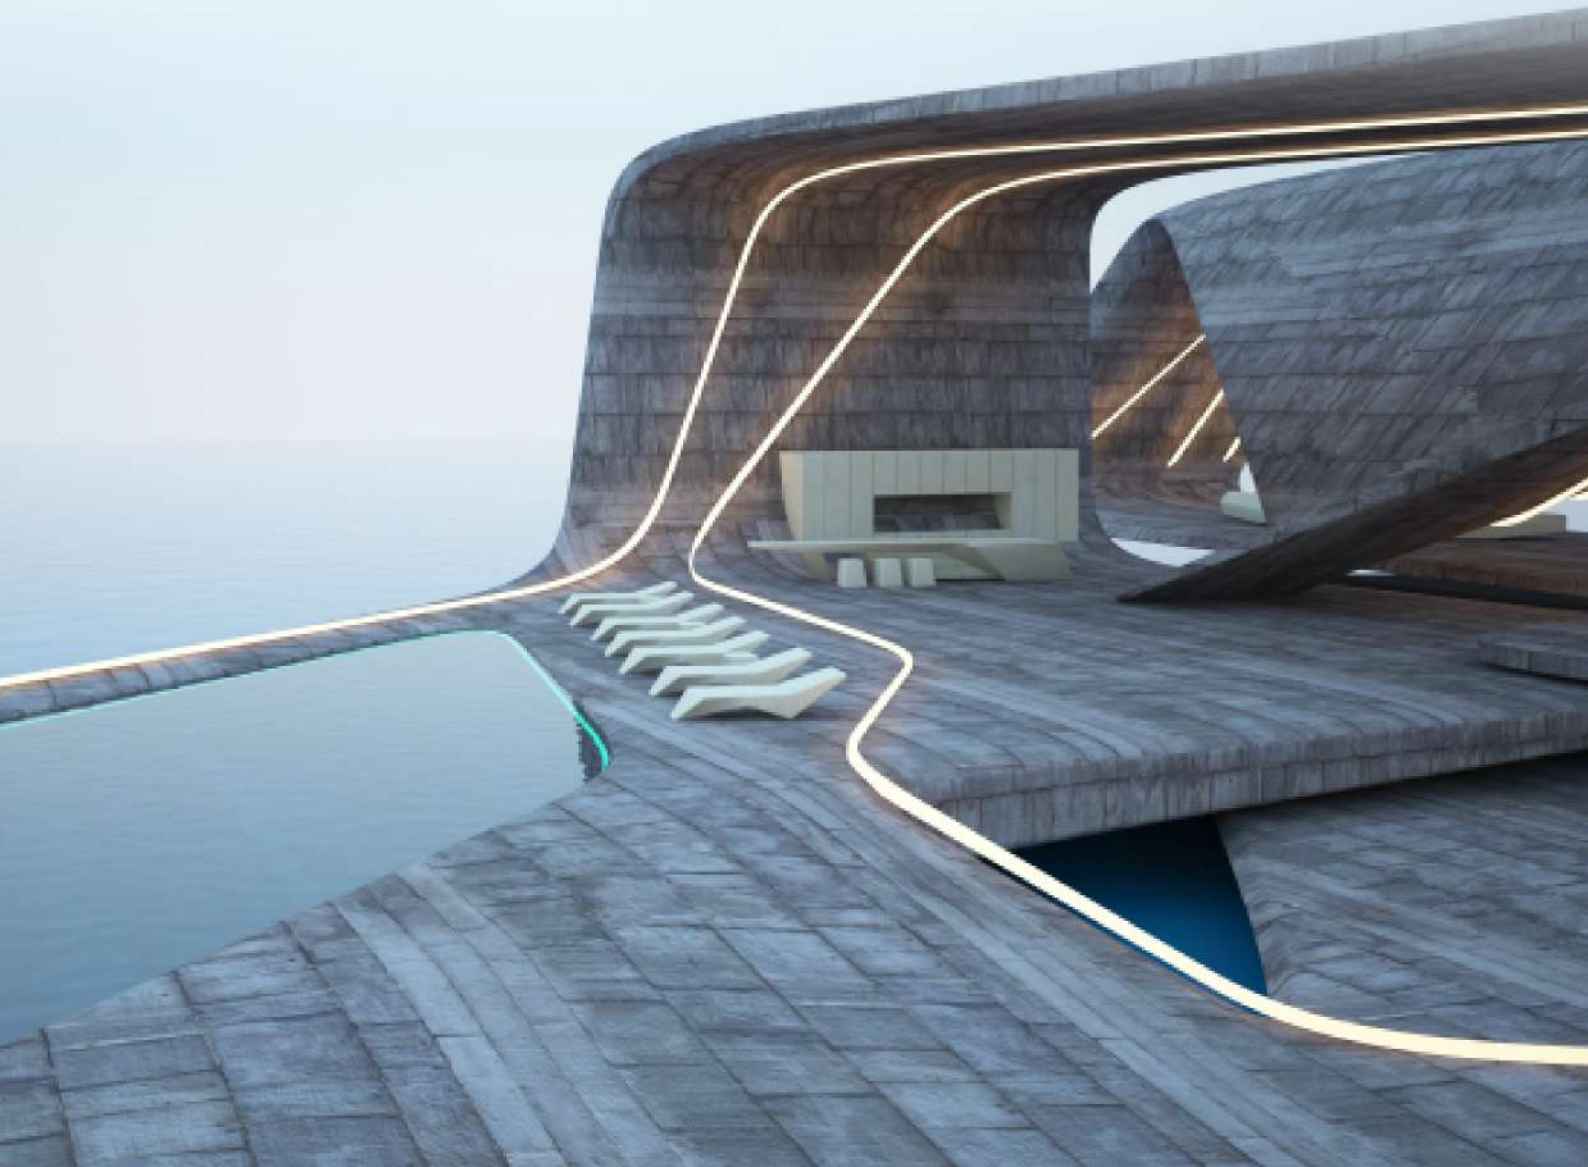

alich

illuminate your dreams

Illuminate Your Imagination
WITH CUSTOM LED DELIGHTS